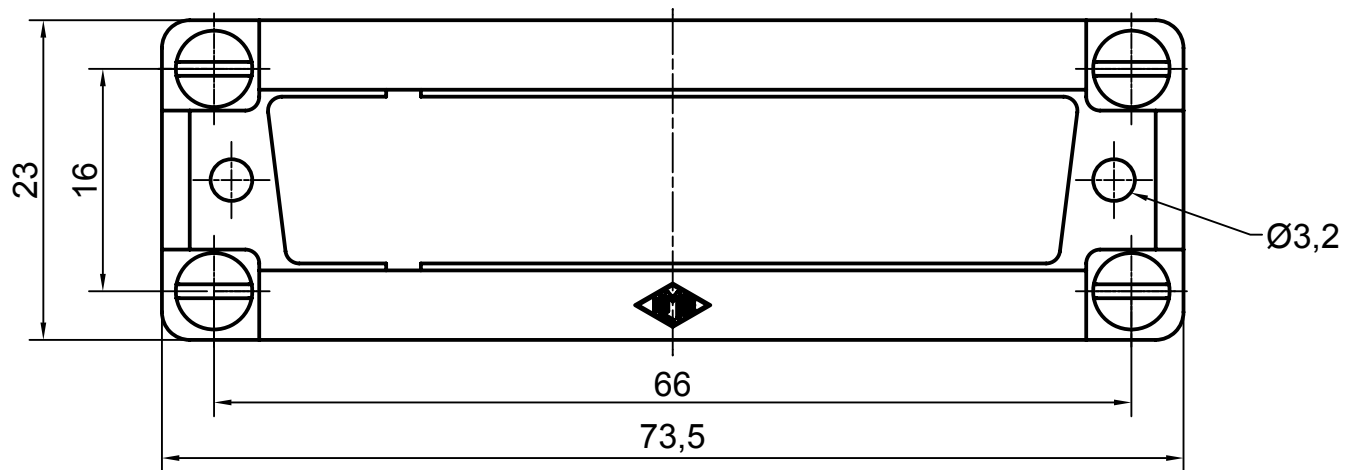

Diritti riservati

All rights reserved

Date 10.01.2007	CR 50 AD	Scale	
Sign.	plates for 1 D-SUB insert 50 poles	2:1	